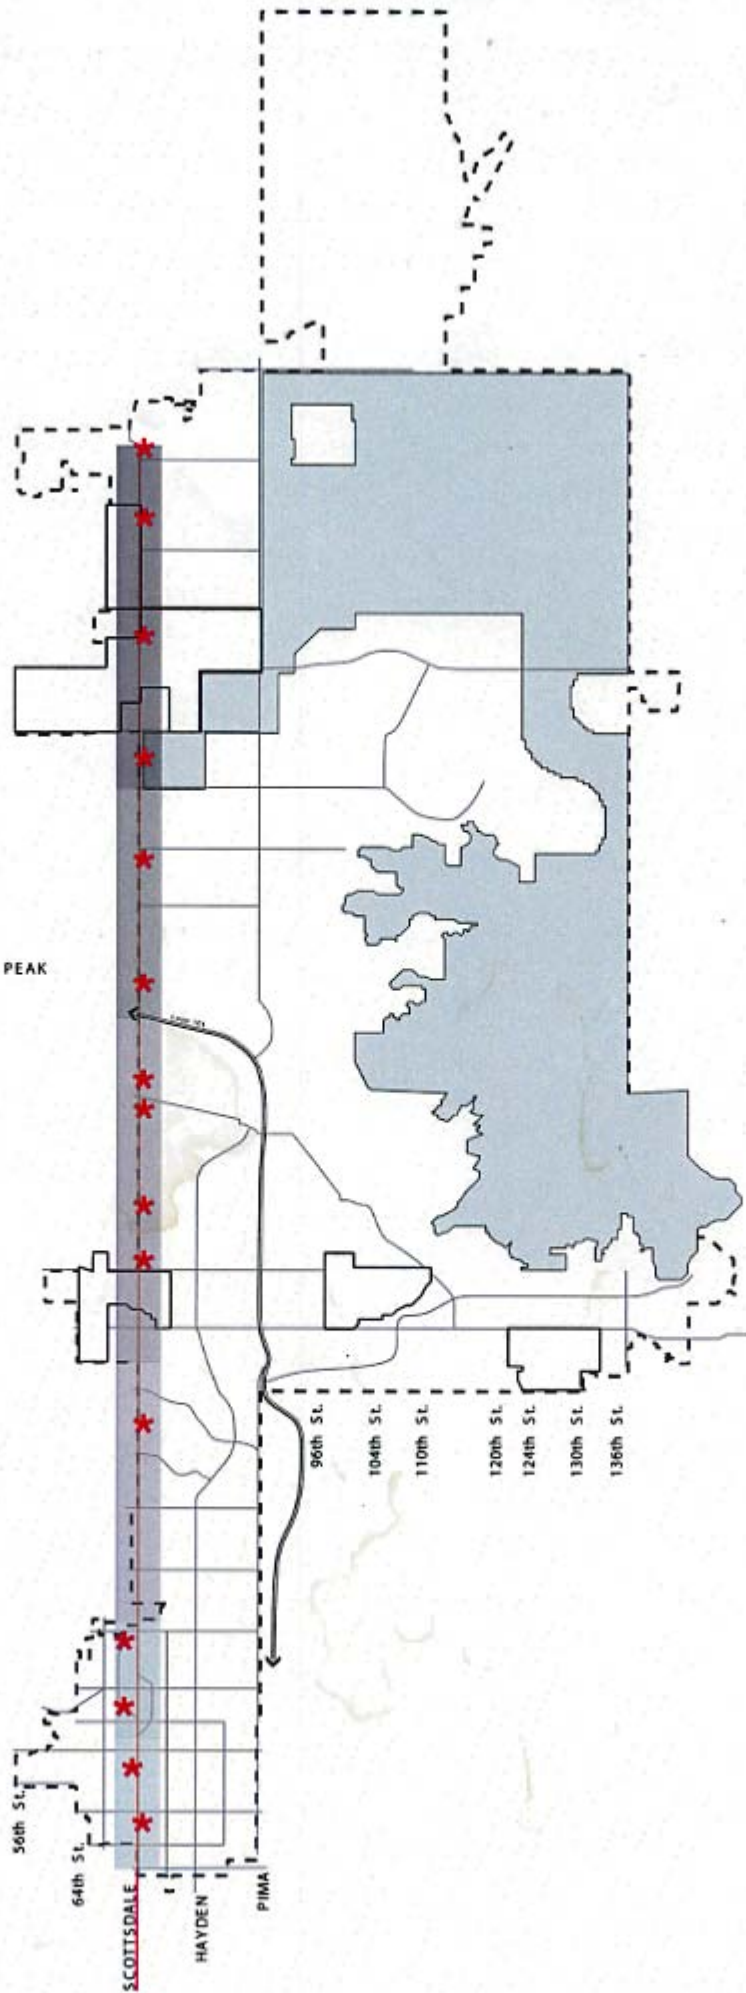

CIRCLE MOUNTAIN  
 HONDA BOW  
 ROCKAWAY HILLS  
 DESERT HILLS  
 JOY RANCH  
 STAGECOACH PASS  
 CAREFREE HWY.  
 DOVE VALLEY  
 LONE MOUNTAIN  
 DIXILETA  
 DYNAMITE  
 JOMAX  
 HAPPY VALLEY  
 PINNACLE PEAK  
 DEER VALLEY  
 BEARDSLEY/THOMPSON PEAK  
 OUTER LOOP  
 UNION HILLS  
 BELL/FRANK LLOYD  
 WRIGHT BLVD.  
 GREENWAY  
 THUNDERBIRD  
 CACTUS  
 SHEA  
 DOUBLE TREE  
 MCCORMICK PKWY.  
 INDIAN BEND  
 McDONALD  
 CHAPARRAL  
 CAMELBACK  
 INDIAN SCHOOL  
 THOMAS  
 McDOWELL  
 McKELLIPS

\* Indicates 'Memory Parks' - pull out parking and educational information on the immediate area and its history.  
 — Preserve Study Boundary  
 - - - City Boundary

Southern Gateway  
 Downtown  
 Resort Corridor  
 Central Corridor  
 Northern Corridor  
 Desert Foothills Scenic Drive